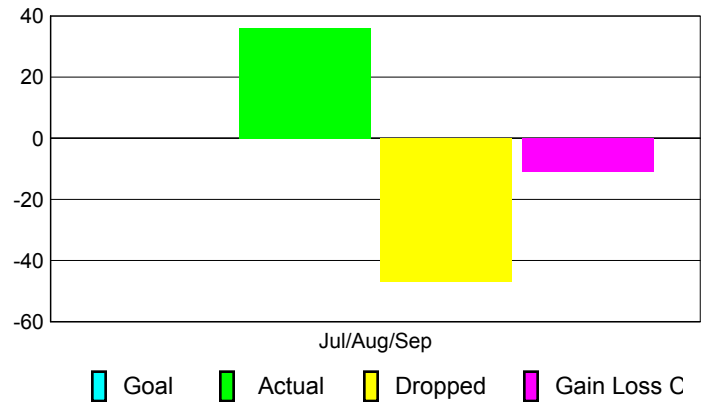

### YTD Status Quo Clubs 2010-2011

Status Quo Clubs Compared to Status Quo Members

## MEMBERSHIP

Membership Results  
2010-2011

Membership  
2009-2010

| Month         | Net Memb Goal | Actual New Memb | Actual Dropped Memb | Gain/Loss of Memb | Gain/Loss of Memb |
|---------------|---------------|-----------------|---------------------|-------------------|-------------------|
| Jul/Aug/Sep   | 0             | 36              | -47                 | -11               | -16               |
| <b>Totals</b> | <b>0</b>      | <b>36</b>       | <b>-47</b>          | <b>-11</b>        | <b>-16</b>        |

### Membership Results 2010-2011

Goal, New, Dropped, Gain/Loss

### Comparison of Membership Gain/Loss

Current Year Compared to the Previous Year